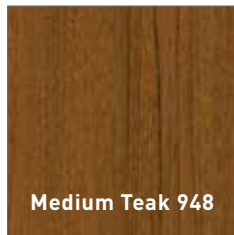

# Color

With woodgrain and solid color finishes, you'll be able to create an outdoor living space that reflects and expresses your personality.

Our color palette includes five distinctive painted wood finishes chosen for their unique species, grain and color; and eight rich matte finishes chosen for their visual temperatures and rich hues.