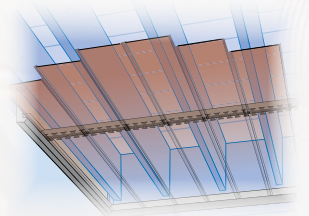

## What is InsideOut?

A specially designed and pre-engineered ceiling system that transforms the unsightliness of the underside of your deck into a desirable outdoor living space.

Finish: Dark Mahogany

Before